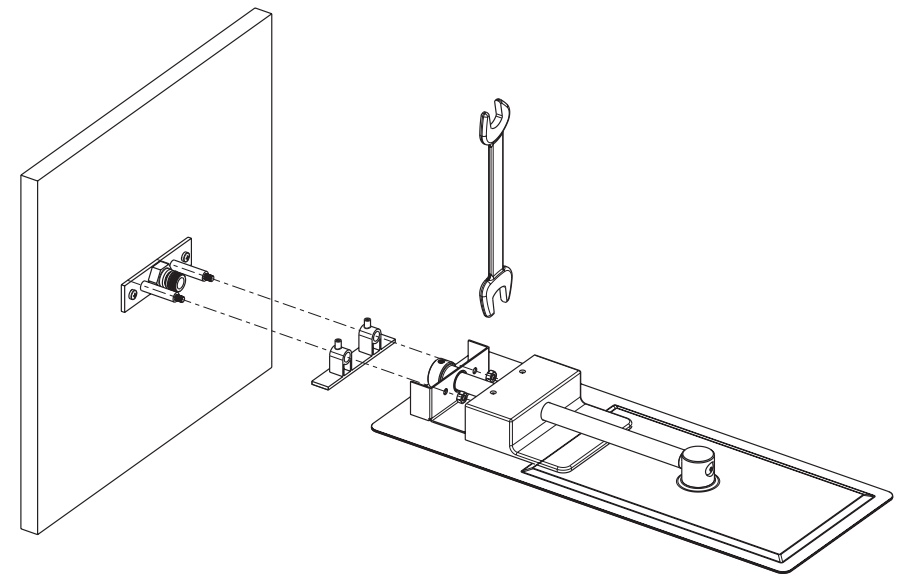

PIANO 500X190

x2

4

PIANO 500X190

5

PIANO 500X190

ASSEMBLY INSTRUCTIONS  
ISTRUCTION DE MONTAJE  
MONTAGEPLAN  
PLAN DE MONTAGE  
ISTRUZIONI DI MONTAGGIO

Headshower Piano 500x190  
Z3237NK - 61187 std