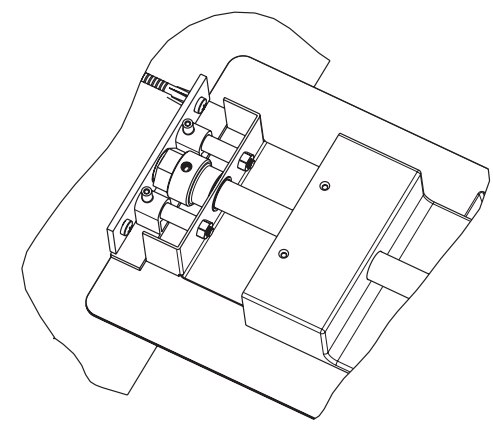

PIANO 500X190

x2

4

PIANO 500X190

5

PIANO 500X190

ASSEMBLY INSTRUCTIONS  
ISTRUCTION DE MONTAJE  
MONTAGEPLAN  
PLAN DE MONTAGE  
ISTRUZIONI DI MONTAGGIO

Headshower Piano 500x190  
Z3237NK - 61187 std