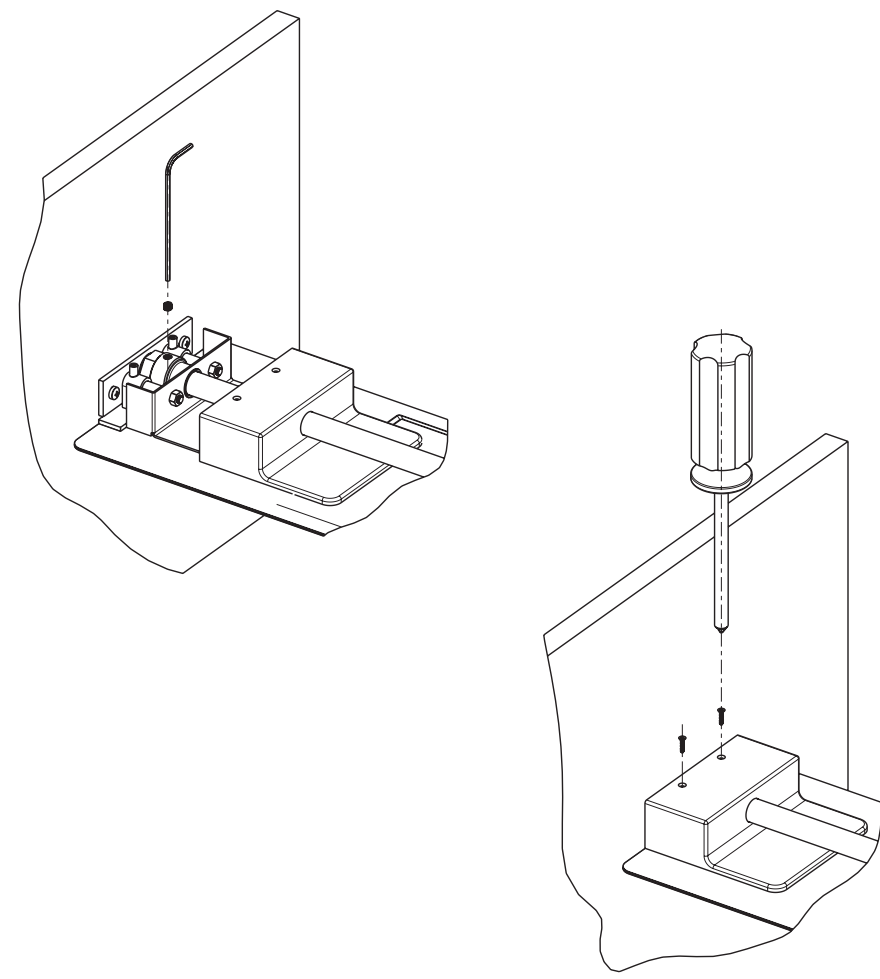

PIANO 500X190

x2

4

PIANO 500X190

5

PIANO 500X190

ASSEMBLY INSTRUCTIONS  
ISTRUCTION DE MONTAJE  
MONTAGEPLAN  
PLAN DE MONTAGE  
ISTRUZIONI DI MONTAGGIO

Headshower Piano 500x190  
Z3237NK - 61187 std